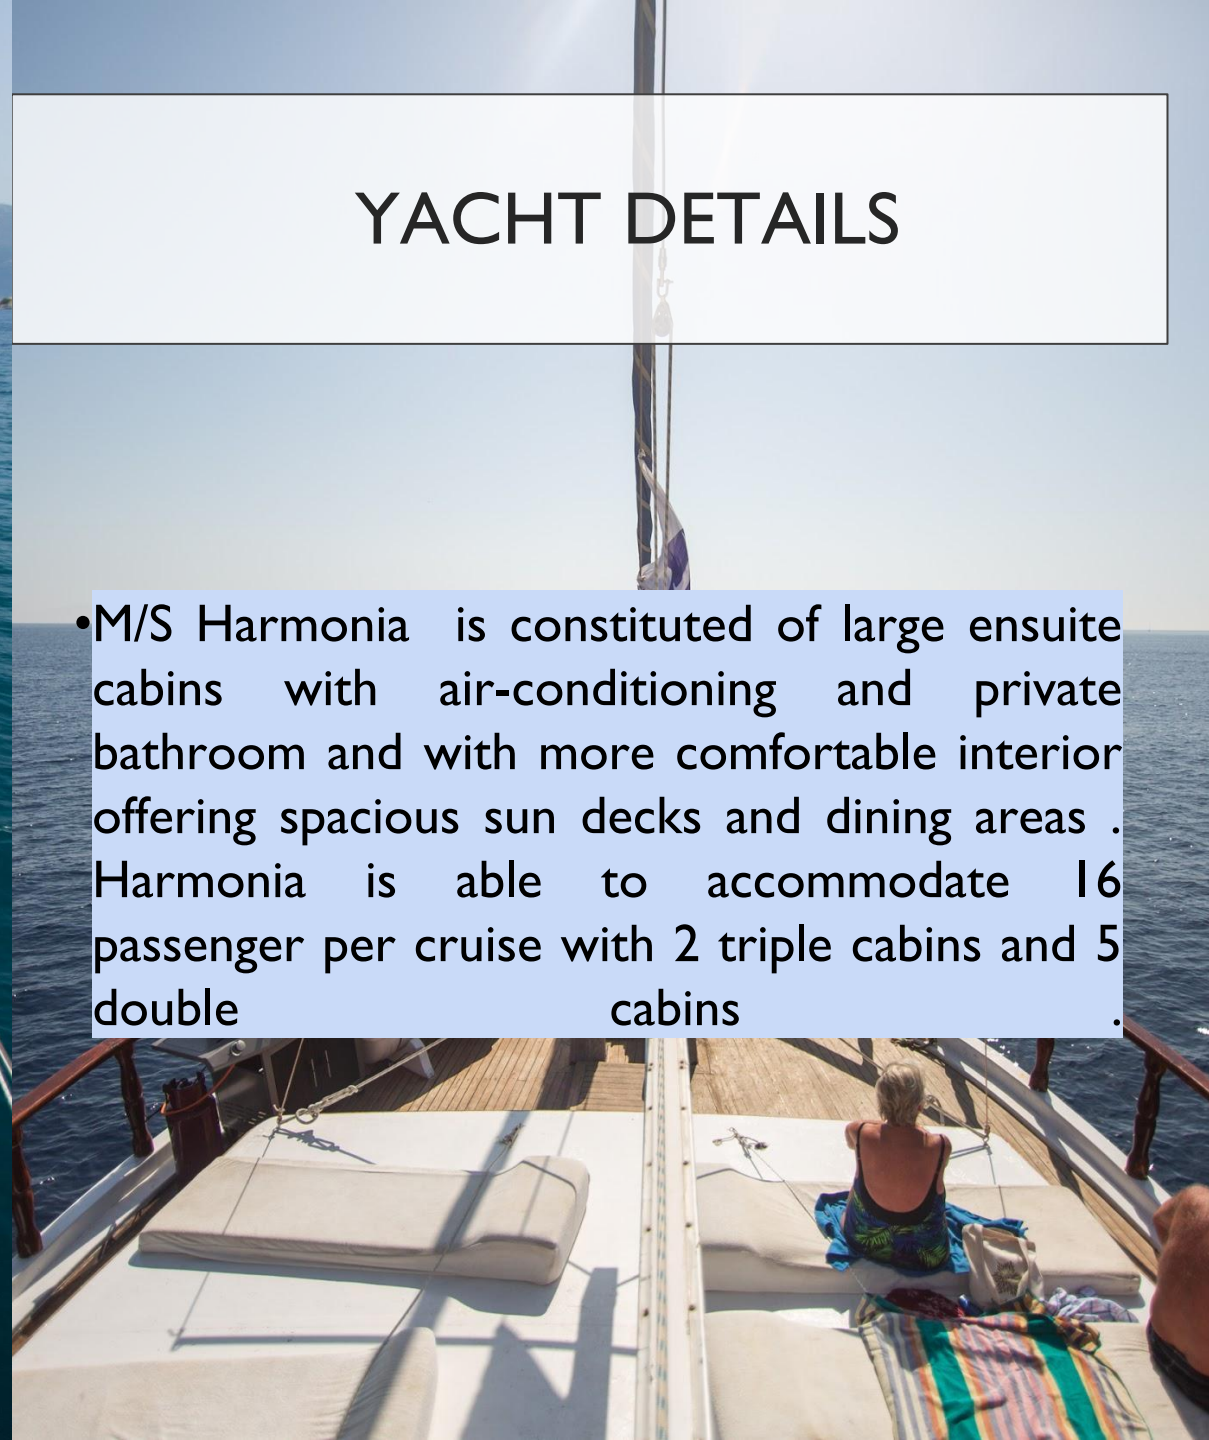

**M/S HARMONIA**

## YACHT DETAILS

- M/S Harmonia is constituted of large ensuite cabins with air-conditioning and private bathroom and with more comfortable interior offering spacious sun decks and dining areas . Harmonia is able to accommodate 16 passenger per cruise with 2 triple cabins and 5 double cabins .

An aerial photograph of a large wooden yacht with a white canopy and two masts, floating in clear turquoise water. In the background, a steep, rocky cliffside is dotted with green trees. To the left, a smaller white sailboat is visible. The overall scene is a picturesque coastal setting.

# YACHT PICTURES